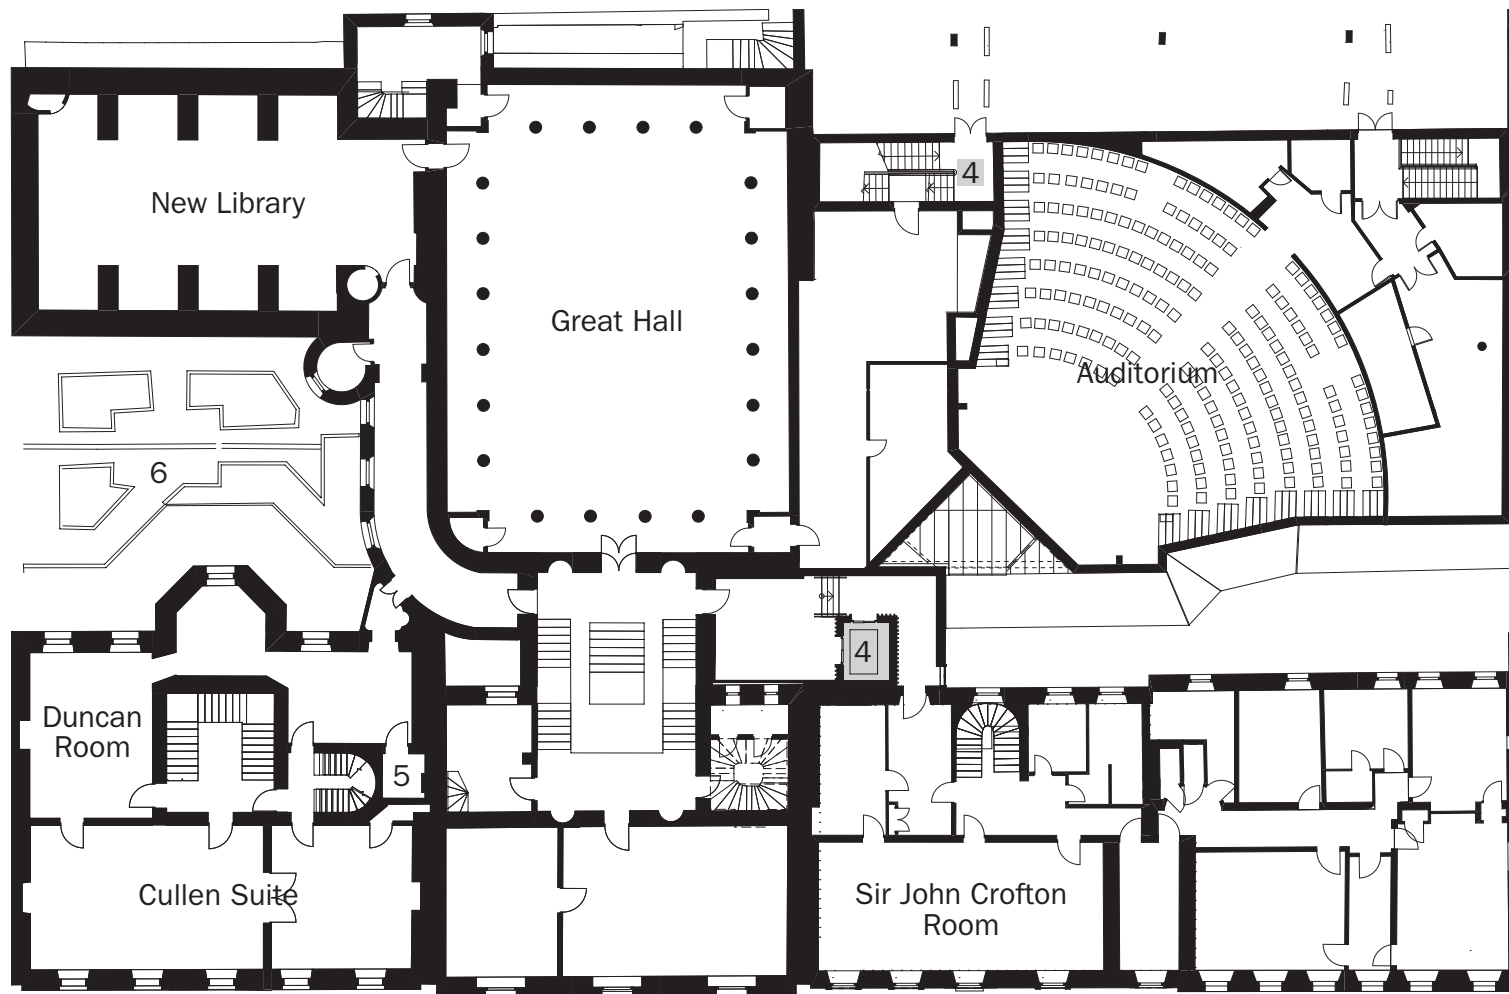

[venue.rcpe.co.uk](http://venue.rcpe.co.uk)

- 1 Reception
- 2 Heritage Exhibition
- 3 Meeting Rooms 1-5
- 4 Lift
- 5 Toilets
- 6 Physic Garden

↑  
**Queen Street  
entrance level**

**Lower ground level**

# Floor Plan 1

[venue.rcpe.co.uk](http://venue.rcpe.co.uk)

- 1 Reception
- 2 Heritage Exhibition
- 3 Meeting Rooms 1-5
- 4 Lift
- 5 Toilets
- 6 Physic Garden

**Great Hall/mid level**

# Floor Plan 2