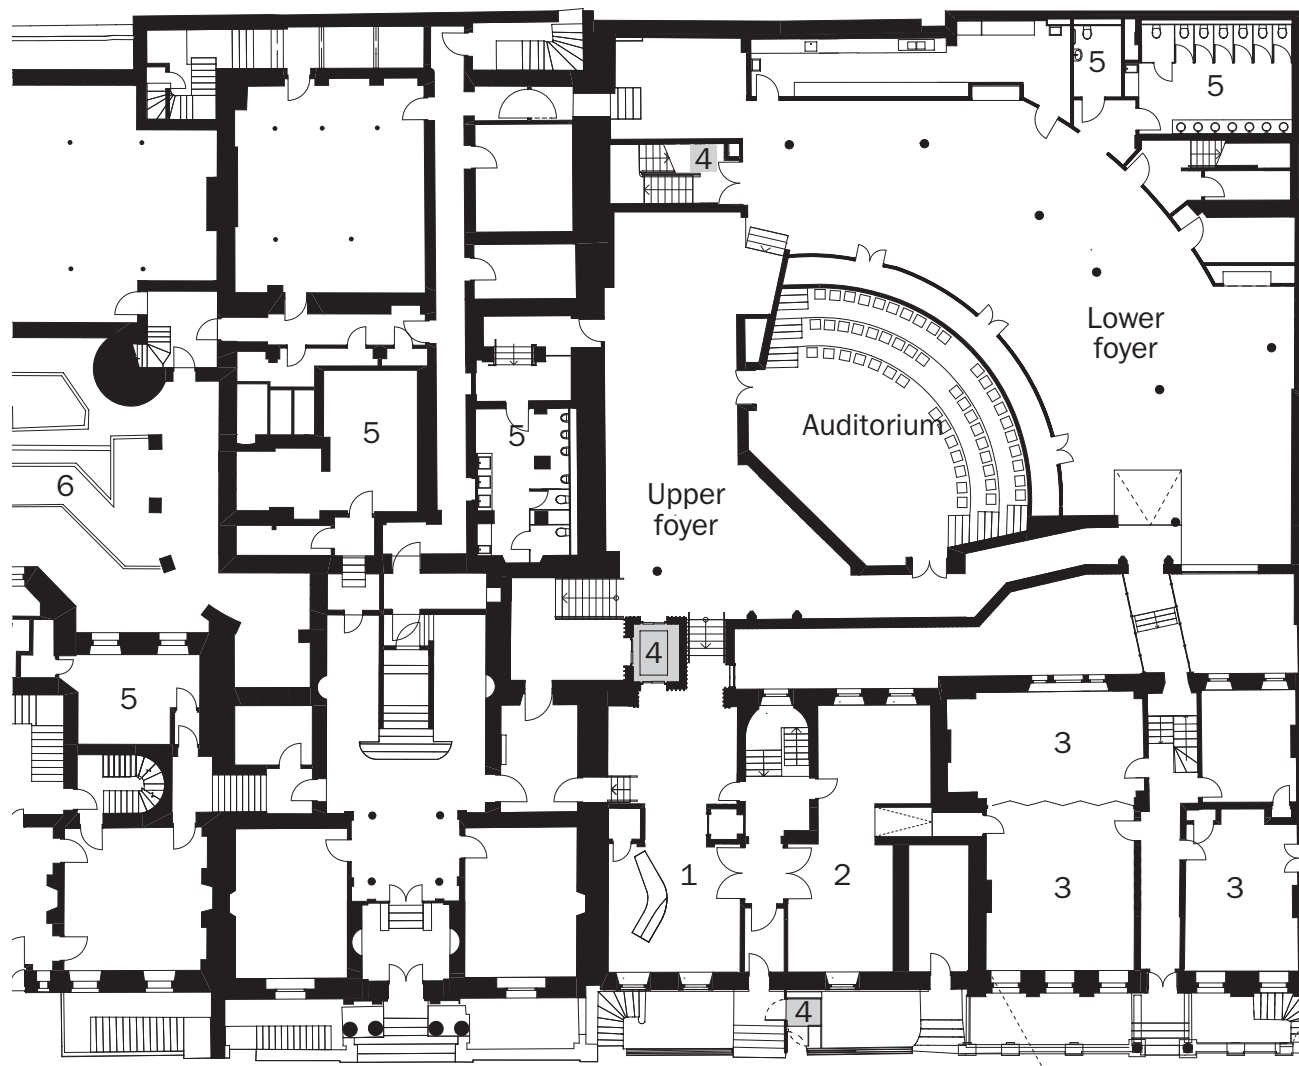

[venue.rcpe.co.uk](http://venue.rcpe.co.uk)

- 1 Reception
- 2 Heritage Exhibition
- 3 Meeting Rooms 1-5
- 4 Lift
- 5 Toilets
- 6 Physic Garden

↑  
**Queen Street  
entrance level**

**Lower ground level**

# Floor Plan 1

[venue.rcpe.co.uk](http://venue.rcpe.co.uk)

- 1 Reception
- 2 Heritage Exhibition
- 3 Meeting Rooms 1-5
- 4 Lift
- 5 Toilets
- 6 Physic Garden

**Great Hall/mid level**

# Floor Plan 2