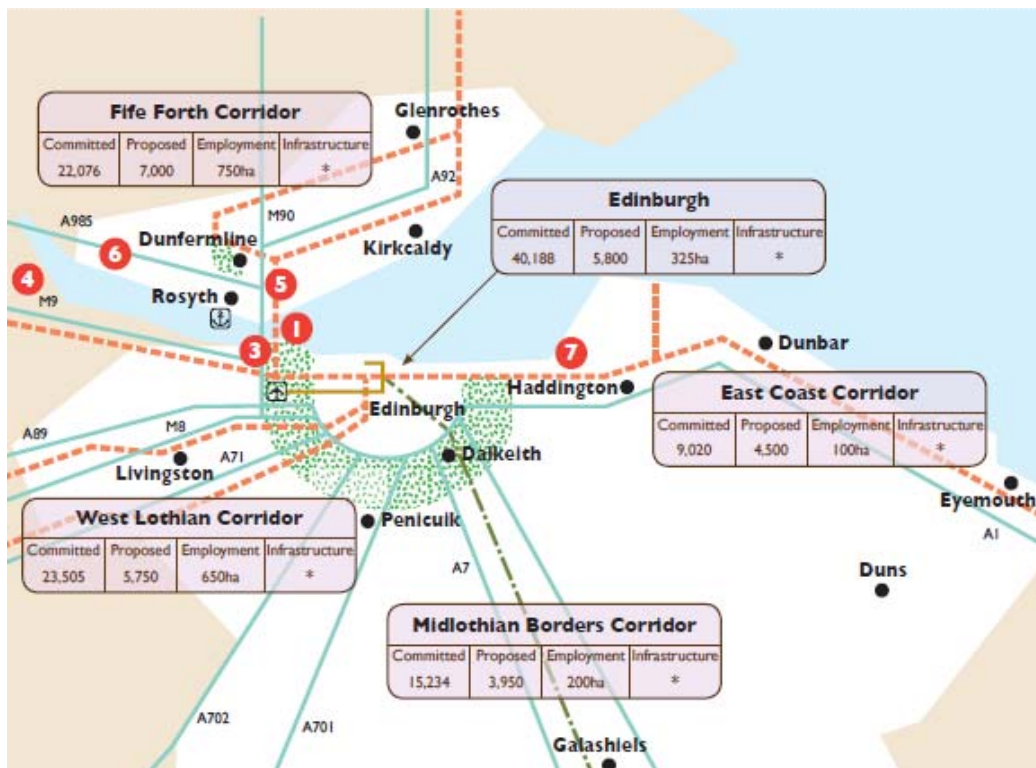

RTPI

edinburgh lothian borders & fife chapter

Thursday 22nd July 2010

Strategic Development Plan: Main Issues

The new generation of development plans has begun with the publication of the first Main Issues Report for the city region's strategic development plan. Come and find out about proposals for growth in the Chapter area and learn about how consultation on the Main Issues Report has gone.

Venue:

SESplan office, 1st Floor, Hopetoun Gate, 8b McDonald Road, Edinburgh

6.00 Coffee
6.30 Speaker: Ian Angus, SESplan SDP Manager
8.00 Close

If you would like to attend this free event please contact Ben Wilson on 0131 469 3411 or ben.wilson@edinburgh.gov.uk to book a place.